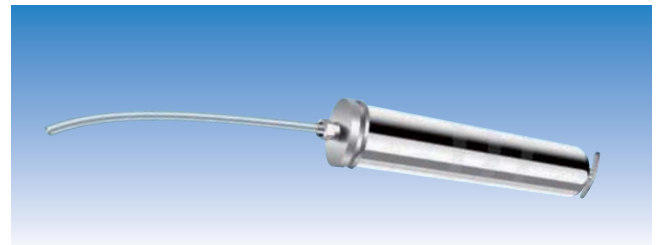

Suction Gun

Catalog No.--2040

MEAST	41X37X25CM
Package	20Pcs
G.W.	20kg
N.W.	19kg
Cubage	500cc